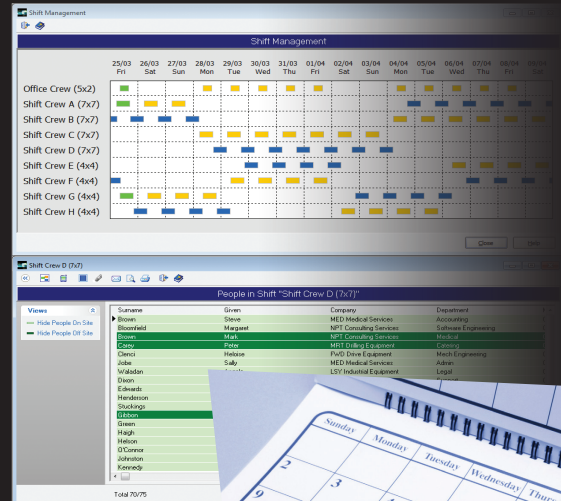

SHIFT MANAGEMENT

MANAGE SHIFTS AND IDENTIFY NON ATTENDANCE OF YOUR WORKFORCE
WITH SOFTWARE THAT CONNECTS TO YOUR ACCESS CONTROL SYSTEM

Monitor shift attendance to instantly see any skill shortages on site.

- View the current status and attendance of all shifts.
- Easily identify workers who have not arrived for their shift.
- Quickly display workers who can cover a skill shortage.
- Assign workers to shifts from external HR systems.
- Easily customise reports using the powerful, built in report writer.

PSD LOGISTICS MODULES

Select from the following modules to build a powerful site safety system that meets your requirements.

- Tag Board, User Site Status and Emergency Muster
- Timed Work Management
- Visitor Management and Tracking
- Fitness for Work Management
- Fatigue Management
- Workforce Mobilisation Management
- Intelligent Access Management
- Site and Area Induction Management
- Shift Management
- Asset Management and Tracking
- Time on Site Reporting
- Automatic Scheduled Reporting